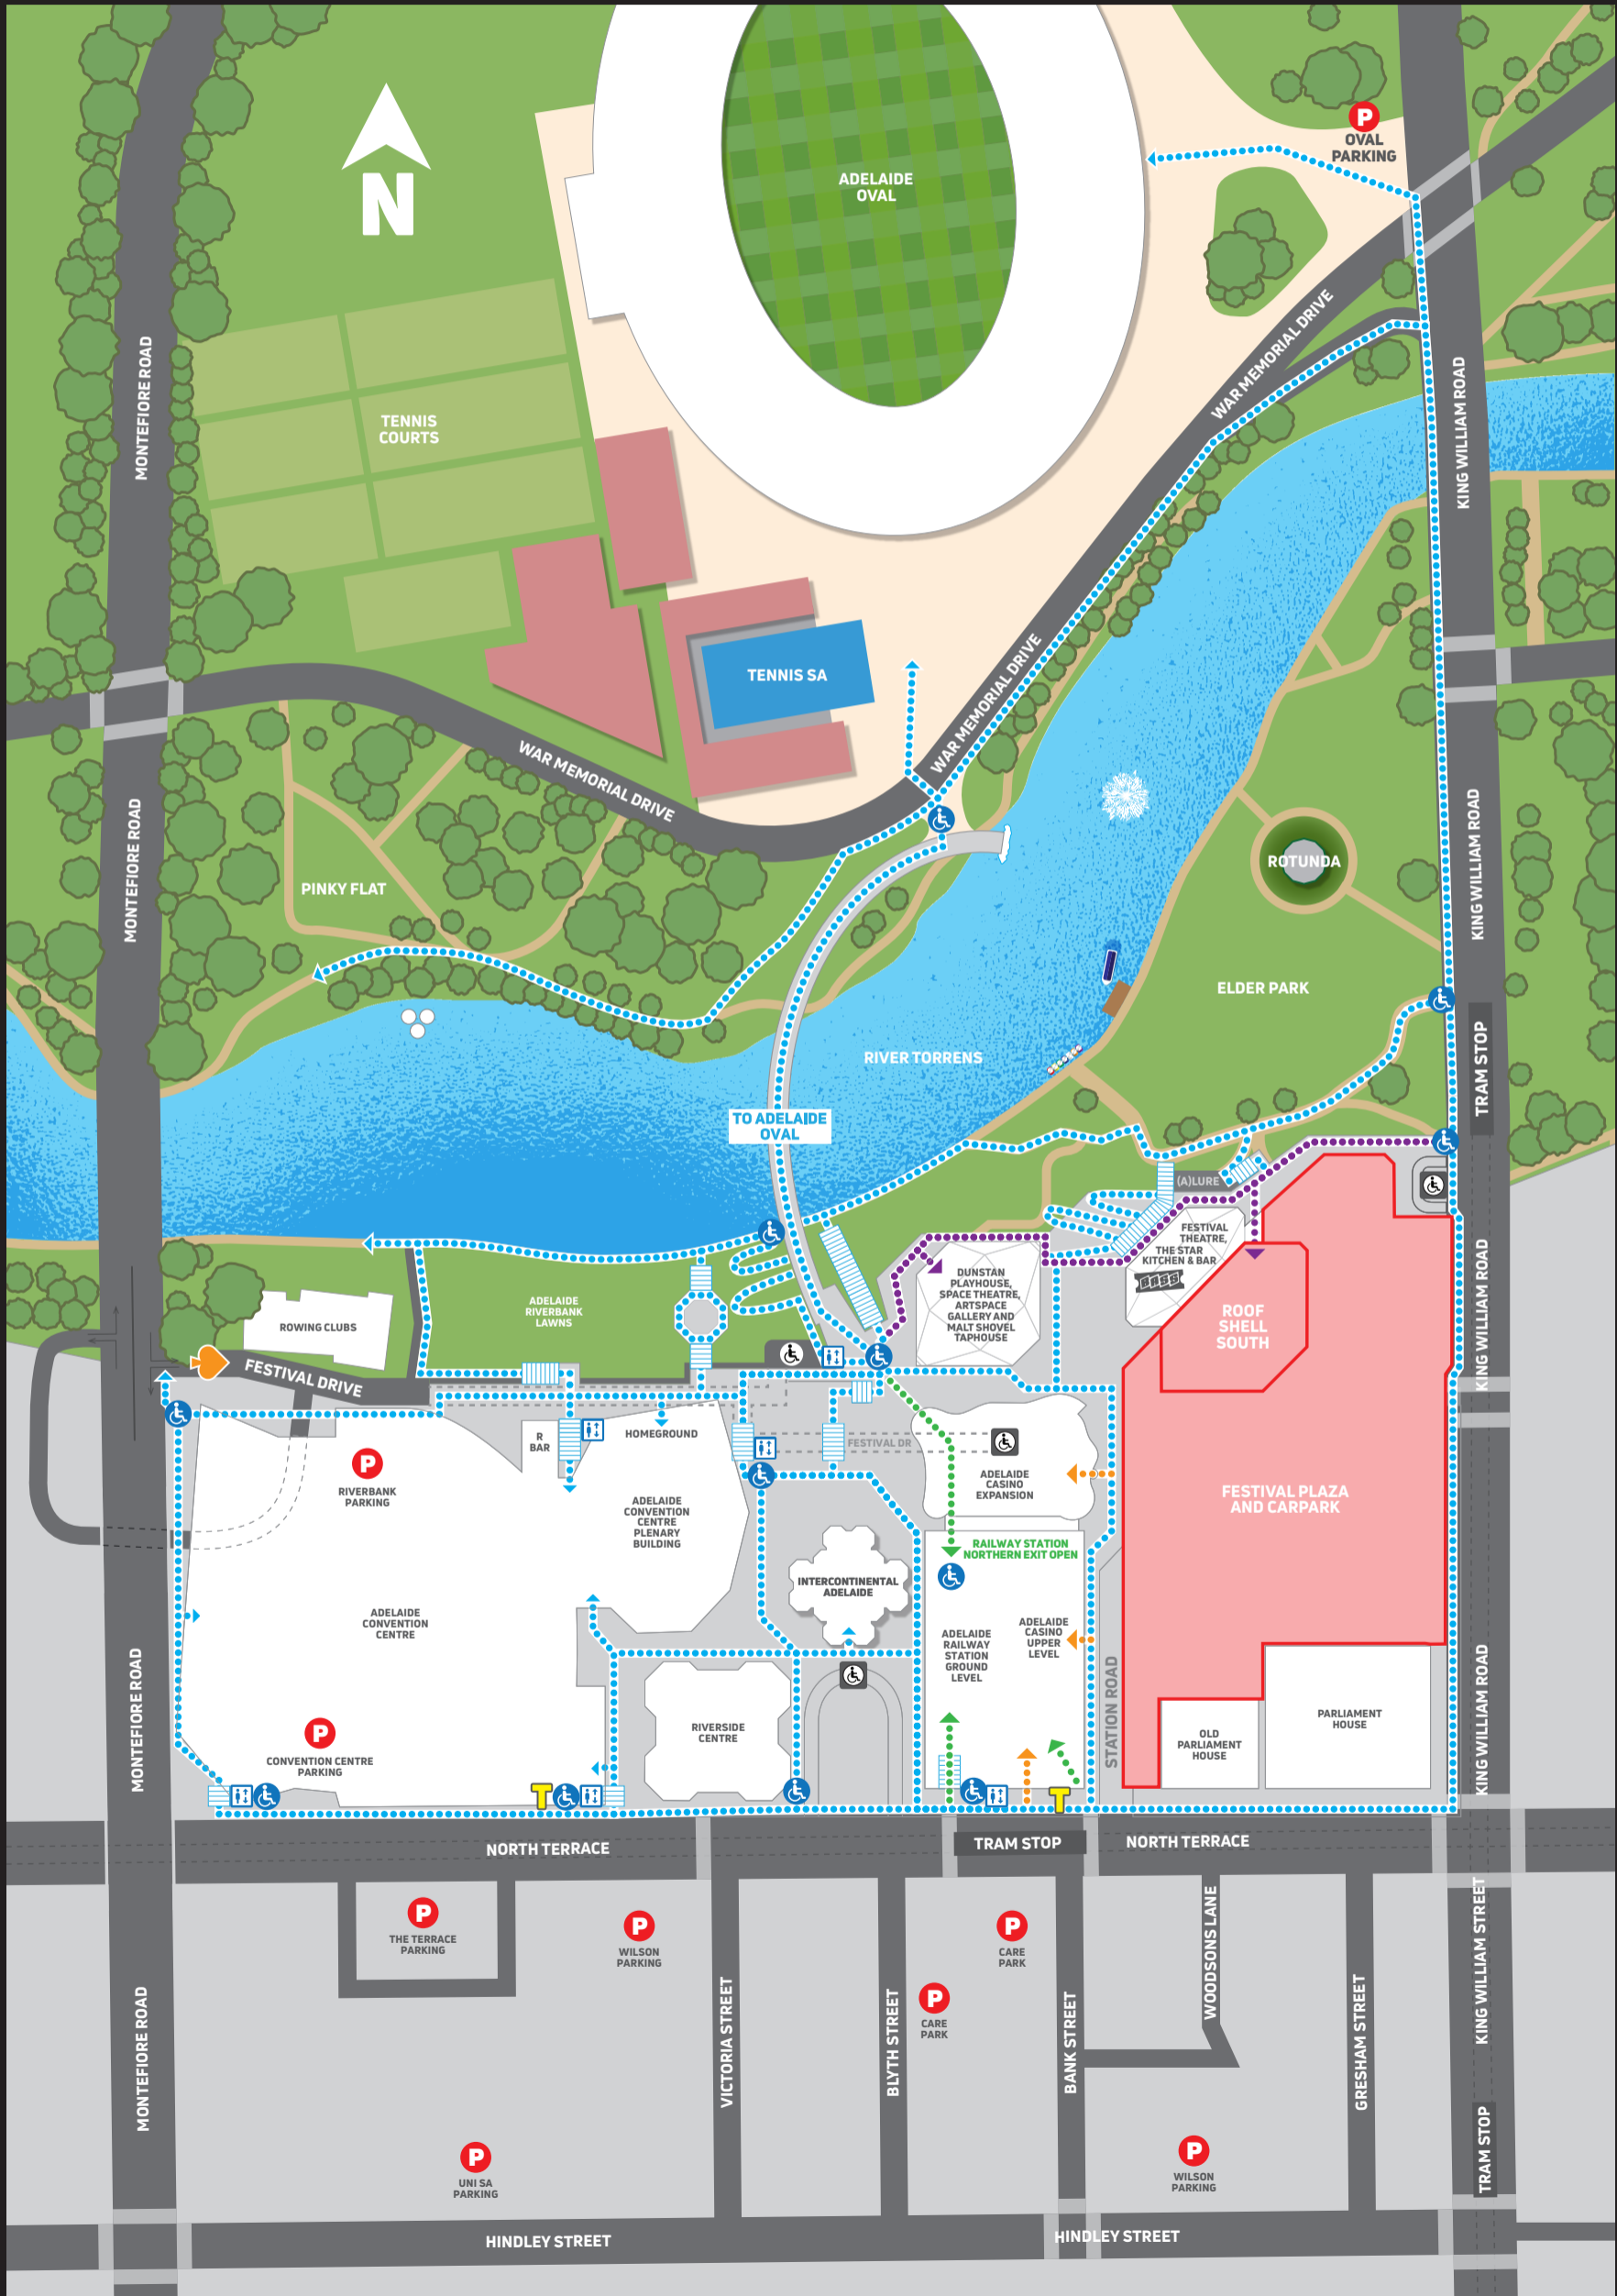

ADELAIDE FESTIVAL PLAZA AND ADELAIDE RAILWAY STATION ACCESS MAP

LEGEND

- Pathways
- Adelaide Festival Centre entry and Walk of Fame path
- Railway Station entry
- Adelaide Casino entry
- ♠ SkyCity Hotel Entrance (via Montefiore Rd entrance to Festival Dr)
- Restricted access (construction site)
- Pedestrian crossing
- P Car parks
- T Taxi rank
- ↑↓ Elevator
- ≡ Stairs
- ♿ Accessible path
- ♿ Accessible drop off point

Please note: map may be subject to change.

Government of South Australia