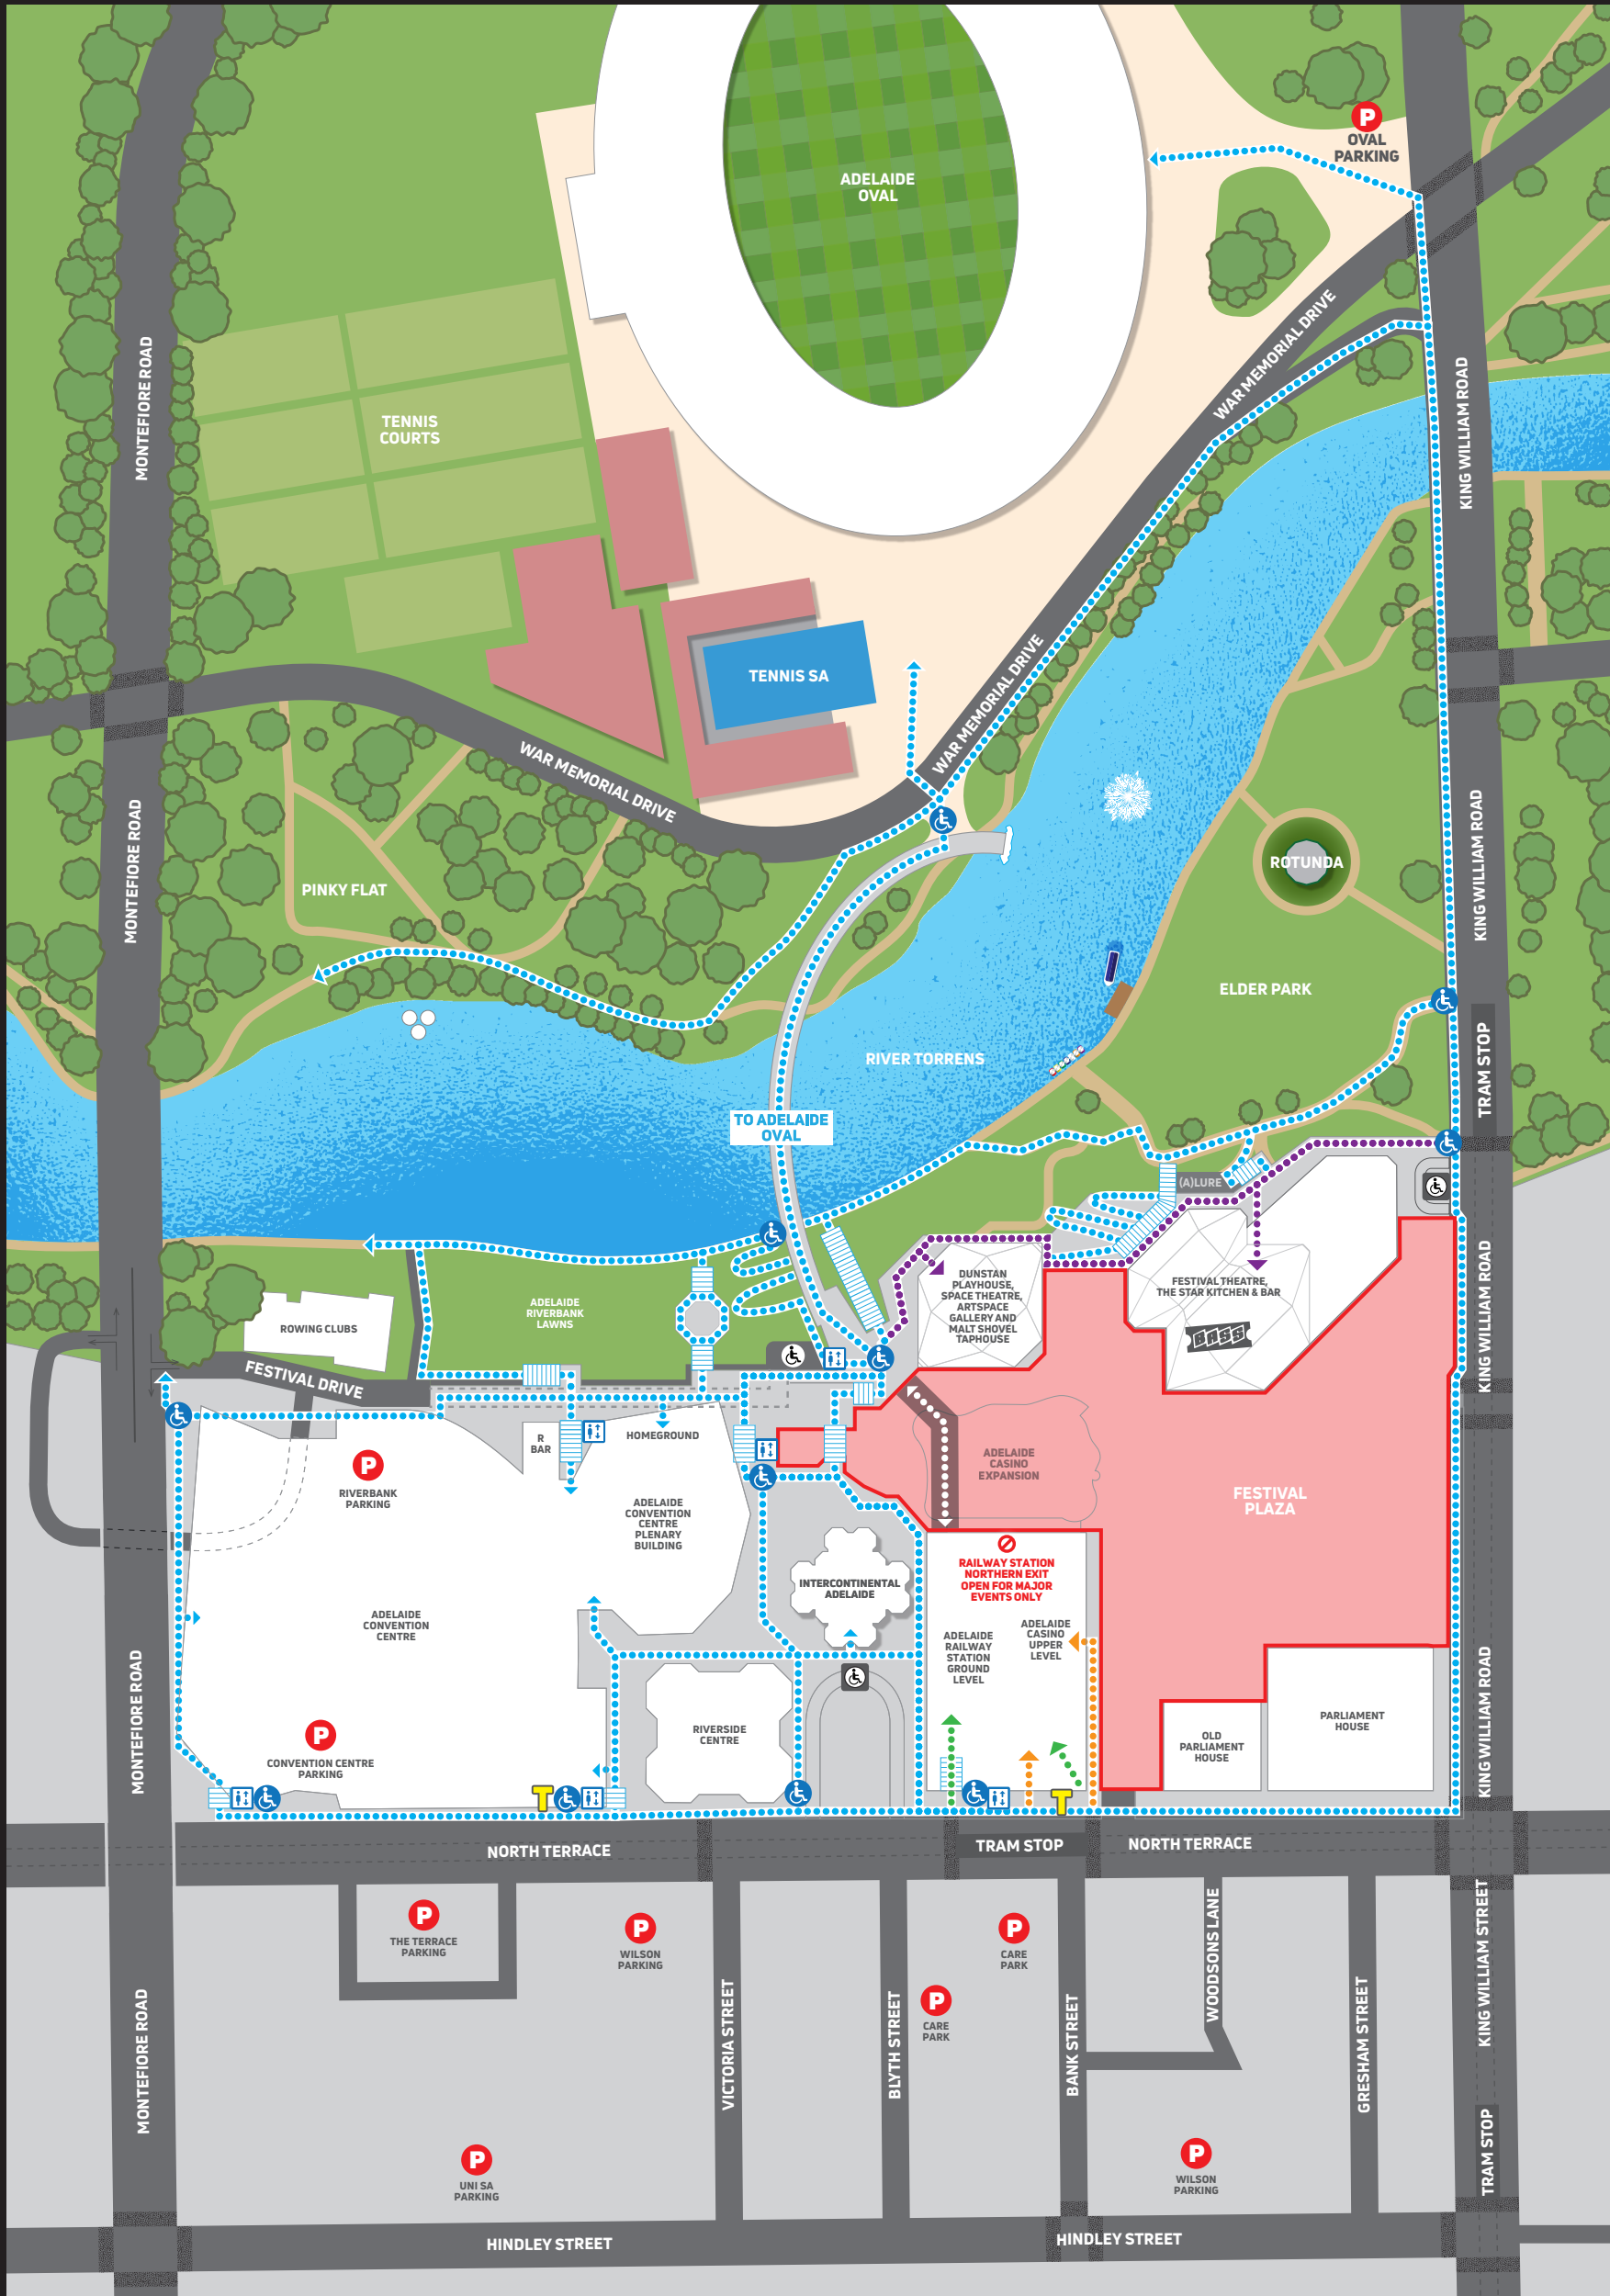

ADELAIDE FESTIVAL PLAZA AND ADELAIDE RAILWAY STATION ACCESS MAP

LEGEND

- Pathways
- Adelaide Festival Centre entry and Walk of Fame path
- Railway Station entry
- Adelaide Casino entry
- Temporary access path (open for major events only)
- Restricted access (construction site)
- ⊘ No access
- Pedestrian crossing
- P Car parks
- T Taxi rank
- ↑↓ Elevator
- ≡ Stairs
- ♿ Accessible path
- ♿ Accessible drop off point