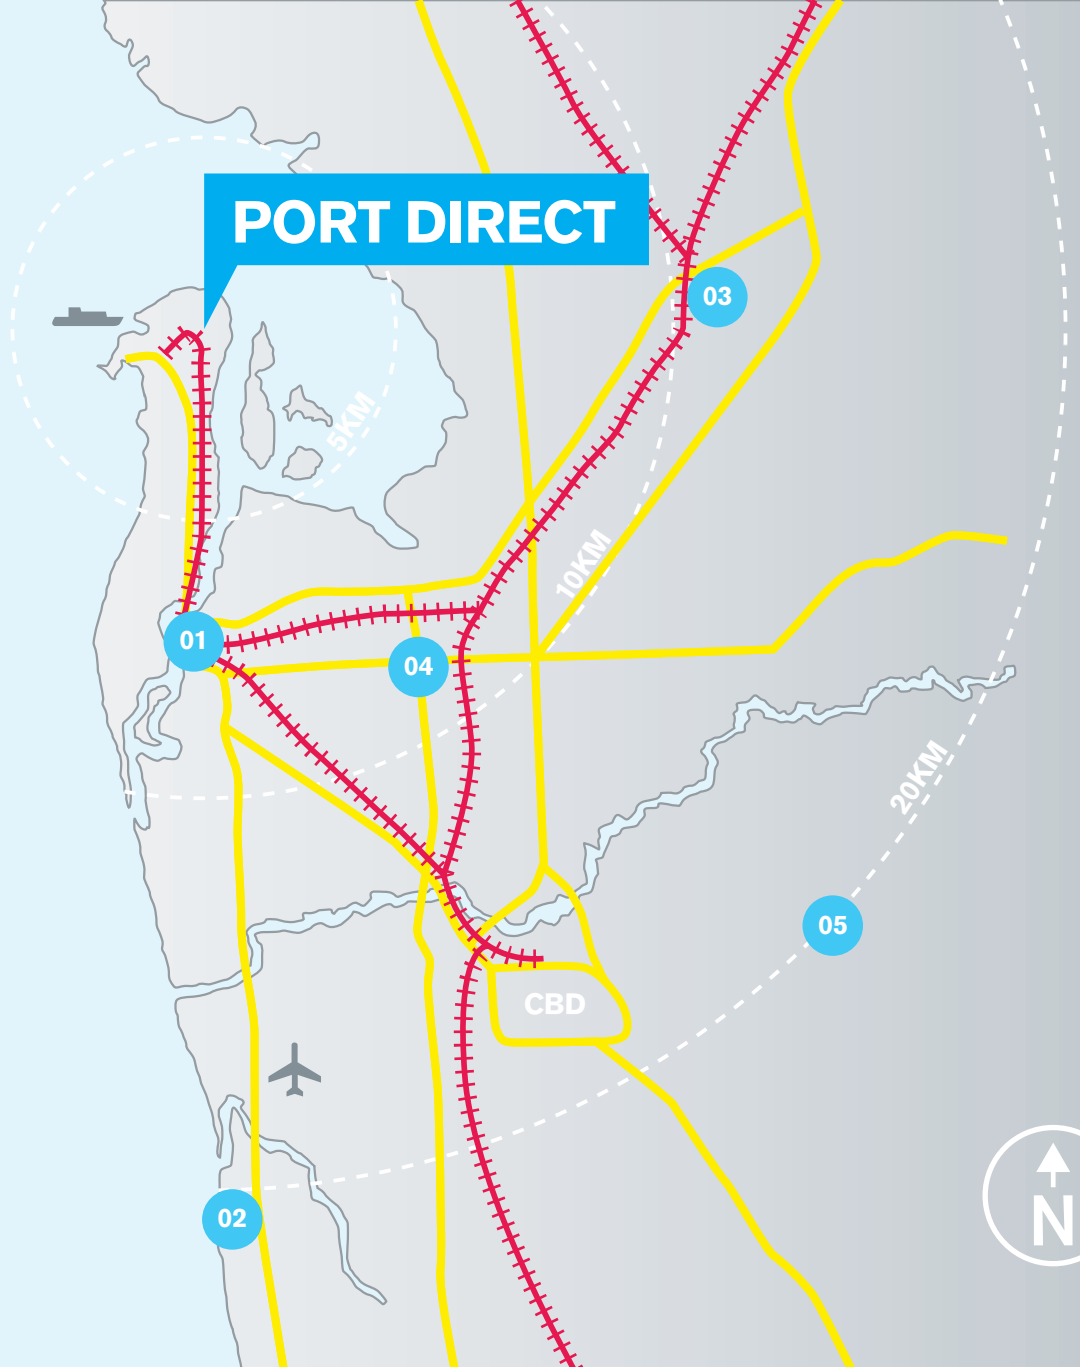

Key

- 01 Port Adelaide
- 02 Glenelg
- 03 Salisbury
- 04 Wingfield
- 05 Magill
-  Port of Adelaide
-  Adelaide International Airport
-  Freight Rail
-  Road

PORT DIRECT LOCATION MAP
LAST UPDATED: SEPTEMBER 2011

THIS MAP IS USED FOR ILLUSTRATIVE PURPOSES.
 IT IS INDICATIVE ONLY AND SUBJECT TO ALTERATION WITHOUT NOTICE