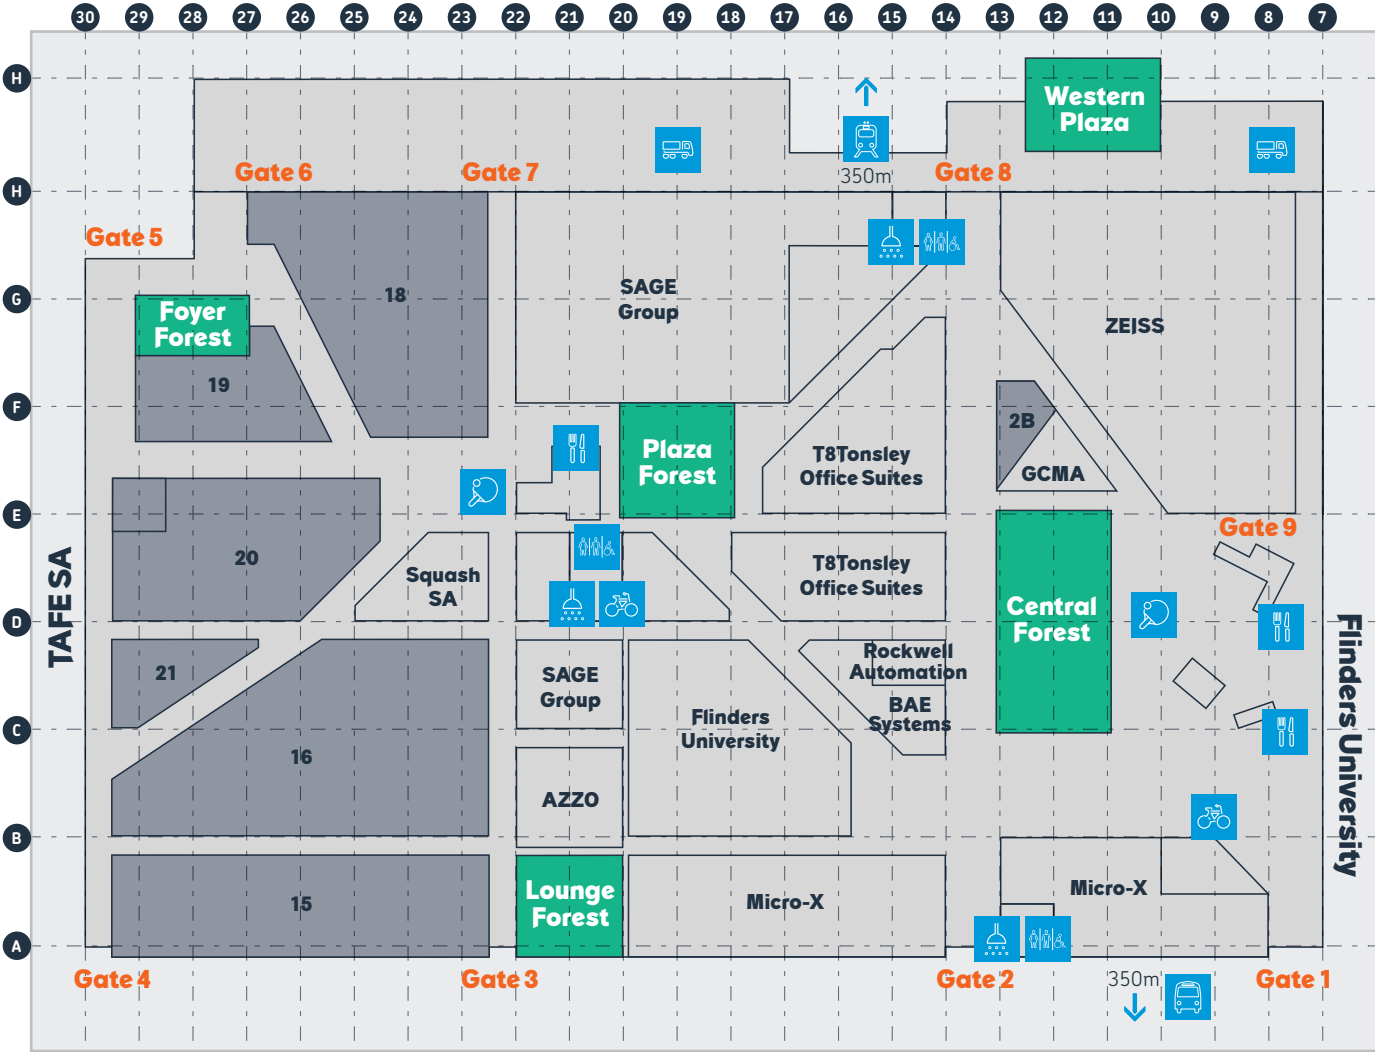

Last updated: June 2023

Tonsley Innovation District | MAB Site Map

Facilities

- Bus Stop
- Train Station
- Toilets
- Changerooms / Showers
- Food & Drink
- Bike Racks
- Loading Dock / Deliveries
- Table Tennis
- Central Forest
- Lounge Forest
- Foyer Forest
- Western Plaza
- Tonsley Pod
- Future Development