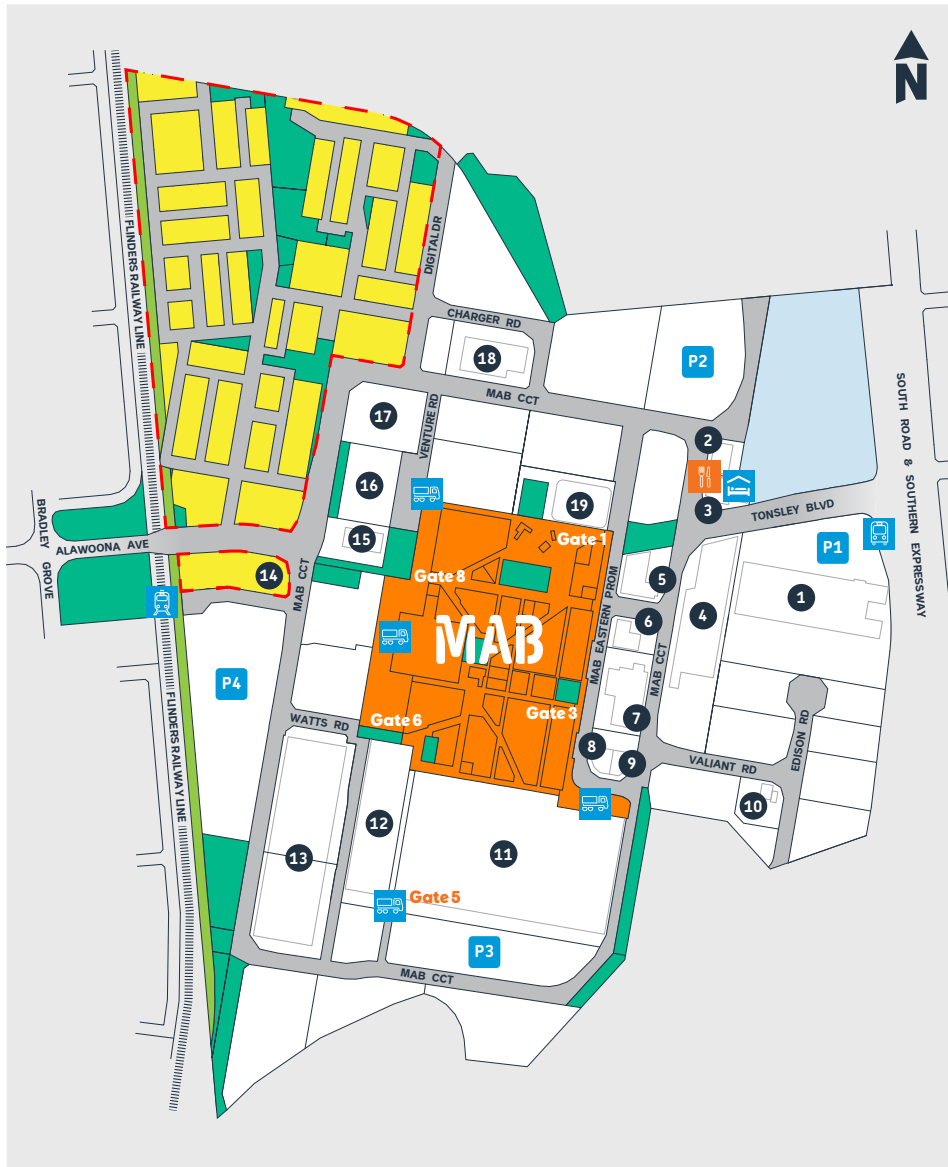

Tonsley Innovation District | Site Map

Key

-  Carpark
-  Accommodation – La Loft Hotel
-  Tonsley Railway Station
-  Bus Stop
-  Loading Dock / Deliveries
-  Food / Café
-  Park / Plaza / Reserve
-  Greenway Shared Path
-  Tonsley Village / Residential
-  DIT Torrens to Darlington Stage

MAB Main Assembly Building

- 24/7 Squash @ Tonsley
- AZZO
- BAE Systems Australia
- Costplan
- Flinders University
- Digital Transformation Lab
- Funk Coffee + Food
- Global Centre for Modern Ageing
- Micro-X
- Phoenix Contact
- Rockwell Automation
- SAGE Group
- SAGE Innovation Hub
- Sakura Sushi
- T8Tonsley Office Suites
- Three Little Pods Café
- Tonsley Pod
- ZEISS

8 Accurate Dosing Systems

9 Link Assistive

10 Hydrogen Park SA

11 TAFE SA

12 Line 0

- Line Zero – Factory of the Future
- Tesla

13 Western Plant

- Smith Management Group
- Specialised Solutions

Last updated: June 2023

Tonsley Innovation District | MAB Site Map

Facilities

- Bus Stop
- Train Station
- Toilets
- Changerooms / Showers
- Food & Drink
- Bike Racks
- Loading Dock / Deliveries
- Table Tennis
- Central Forest
- Lounge Forest
- Foyer Forest
- Western Plaza
- Tonsley Pod
- Future Development