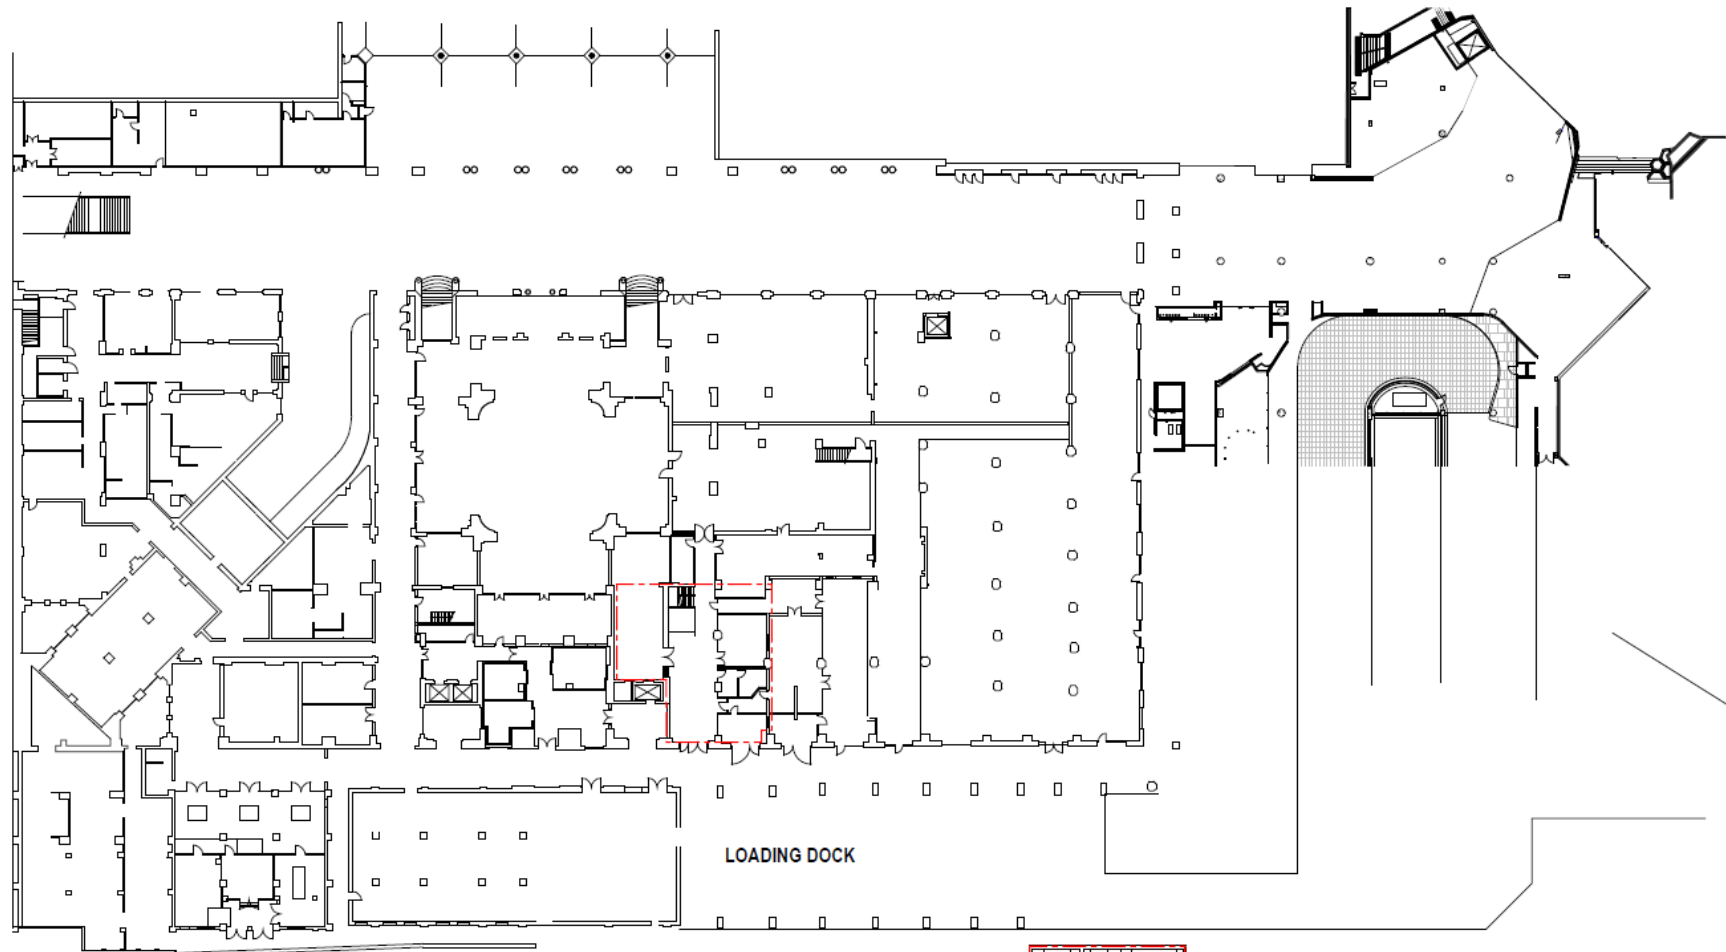

Adelaide Railway Station Map

PLATFORM LEVEL PLAN

SCALEBAR APPROXIMATE ONLY

BASEMENT LEVEL PLAN